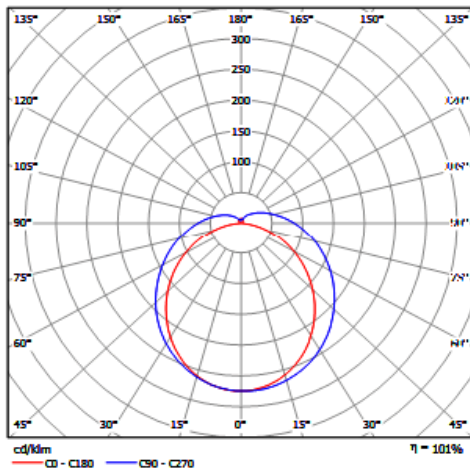

### Specifications

Model No.:	15 watt LED tube T8 900mm
Power Consumption:	15W
Input Voltage:	100-240/270Vac
Operate Frequency:	50-60Hz
Lumens Output:	120 lm/W
Led Brand	EPISTAR
LED Type	SMD2835
Color Temperature:	3000K, 4500K, 6000K,
CRI:	>80Ra
Beam Angle:	140°
IP Rated:	IP40
Power Factor:	>0.95
Total Harmonic Distortion:	<20%
Working Temp.:	-20°C ~ 50°C
Storage Temp.:	-40°C ~ +70°C
Lifespan L70(H):	>50,000 Hours

**Dimensions: 900 mm**

**Weigh : 0.260 Kg**

**Light distribution curve**

**Packing information**

Item	Q'ty/CTN	Net W.	Gross W.	CTN Size
15 watt LED tube T8 900mm	30	11	12.3	94x24x23

**Warranty Policy**

- Standard 5 years after purchase under normal usage