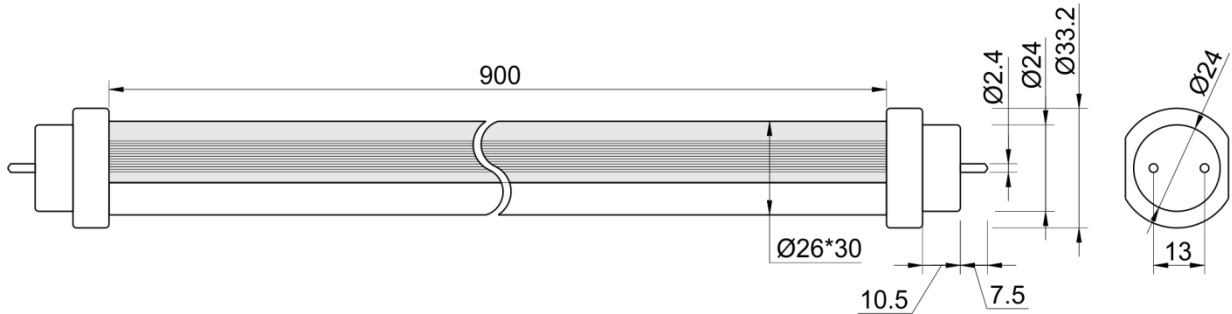

### Specifications

Model No.:	15 watt LED tube T8 900mm
Power Consumption:	15W
Input Voltage:	100-240/270Vac
Operate Frequency:	50-60Hz
Lumens Output:	120 lm/W
Led Brand	EPISTAR
LED Type	SMD2835
Color Temperature:	3000K, 4500K, 6000K,
CRI:	>80Ra
Beam Angle:	140°
IP Rated:	IP40
Power Factor:	>0.95
Total Harmonic Distortion:	<20%
Working Temp.:	-20°C ~ 50°C
Storage Temp.:	-40°C ~ +70°C
Lifespan L70(H):	>50,000 Hours

**Dimensions: 900 mm**

**Weigh : 0.260 Kg**

**Light distribution curve**

**Packing information**

Item	Q'ty/CTN	Net W.	Gross W.	CTN Size
15 watt LED tube T8 900mm	30	11	12.3	94x24x23

**Warranty Policy**

- Standard 5 years after purchase under normal usage