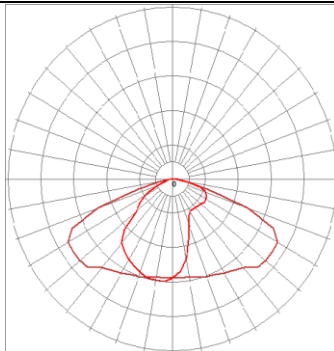

20W Street Light 6 LED's Type B

Description & Features

- Material case : aluminum painted in electrostatic field
- Disperser : Transparent polycarbonate protected UV
- Color case: standard: grey ,other colors available at customer request
- The street LED projector has a modern design, low energy consumption and emits an elliptical-asymmetric light beam..
- Designed and manufactured in Romania.
- Color rendering index: 80 for WN and WW and 70 for WH.
- Specially designed lenses.
- High power OSRAM LEDs with a lifetime of 50,000 hours.
- The light flow is min. 110 lm / W, whether is white neutral or cold white

Certificate

- CE, RoHs

Warranty

- 5 Years warranty

Specifications

| | |
|-----------------------------|--------------------------|
| Model No.: | 20W Street Light 6 LED's |
| Power Consumption: | 20W |
| Input Voltage: | 90-230V |
| Operate Frequency: | 50-60Hz |
| Lumens Output: | 115-120LM/W |
| Led Brand | OSRAM |
| LED Type | SMD OSRON |
| Color Temperature: | 3000K, 4500K, 6000K, |
| CRI: | >80 |
| Beam Angle: | 170° |
| IP Rated: | IP66 |
| Power Factor: | 0.95 |
| Total Harmonic Distortion: | <20% |
| Working Temp.: | -20°C ~ +40°C |
| Storage Temp.: | -30°C ~ +50°C |
| Lifespan L70(H): | >50,000 Hours |
| Impact protection | IK10 |
| Driver | Meanwell |
| Electrical insulation class | I |

Street Focus (S)

Dimensions: 240x235x80mm

Weight :1.75kg

Warranty Policy

- Standard 5 years after purchase under normal usage