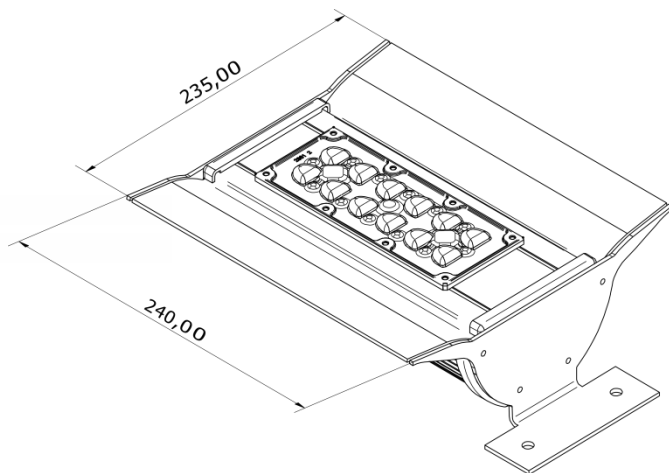

20W Street Light 6 LED's Type B

Description & Features

- Material case : aluminum painted in electrostatic field
- Disperser : Transparent polycarbonate protected UV
- Color case: standard: grey ,other colors available at customer request
- The street LED projector has a modern design, low energy consumption and emits an elliptical-asymmetric light beam..
- Designed and manufactured in Romania.
- Color rendering index: 80 for WN and WW and 70 for WH.
- Specially designed lenses.
- High power OSRAM LEDs with a lifetime of 50,000 hours.
- The light flow is min. 110 lm / W, whether is white neutral or cold white

Certificate

- CE, RoHs

Warranty

- 5 Years warranty

Specifications

| | |
|-----------------------------|--------------------------|
| Model No.: | 20W Street Light 6 LED's |
| Power Consumption: | 20W |
| Input Voltage: | 90-230V |
| Operate Frequency: | 50-60Hz |
| Lumens Output: | 115-120LM/W |
| Led Brand | OSRAM |
| LED Type | SMD OSRON |
| Color Temperature: | 3000K, 4500K, 6000K, |
| CRI: | >80 |
| Beam Angle: | 170° |
| IP Rated: | IP66 |
| Power Factor: | 0.95 |
| Total Harmonic Distortion: | <20% |
| Working Temp.: | -20°C ~ +40°C |
| Storage Temp.: | -30°C ~ +50°C |
| Lifespan L70(H): | >50,000 Hours |
| Impact protection | IK10 |
| Driver | Meanwell |
| Electrical insulation class | I |

Street Focus (S)

Dimensions: 240x235x80mm

Weight :1.75kg

Warranty Policy

- Standard 5 years after purchase under normal usage